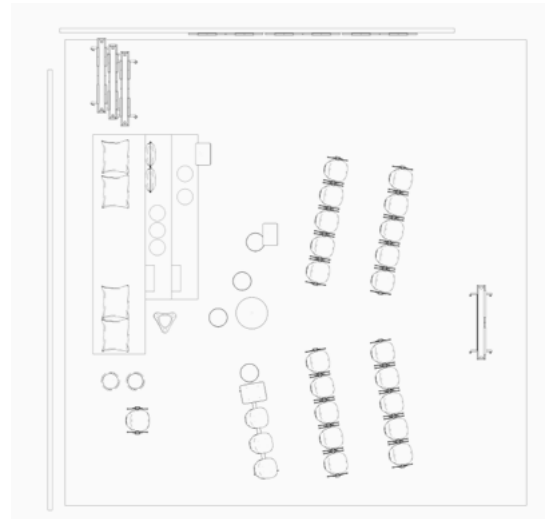

- EAMES PLASTIC SIDE CHAIR DSS-N
chrome base, pebble shell
- EAMES PLASTIC SIDE CHAIR DSS-N
chrome base, light grey shell
- EAMES PLASTIC SIDE CHAIR DSS-N
chrome base, ice grey shell
- EAMES PLASTIC SIDE CHAIR DSS-N
chrome base, sea blue shell
- EAMES PLASTIC SIDE CHAIR DSS-N
chrome base, forest shell
- EAMES PLASTIC SIDE CHAIR DSS-N
chrome base, mustard shell
- EAMES PLASTIC SIDE CHAIR DSS-N
chrome base, rust orange shell
- EAMES PLASTIC SIDE CHAIR TANDEM
ice grey, pebble and forest shells