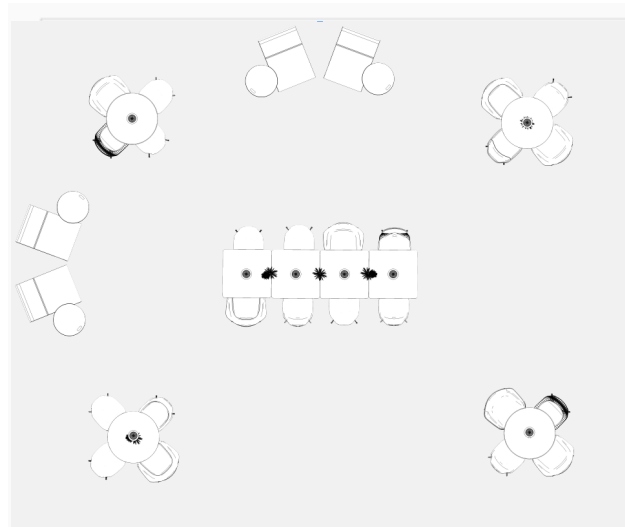

Cafeteria

- EAMES FIBERGLASS SIDE CHAIR DSR
  chrome base, Eames Ochre Light shell
- EAMES PLASTIC SIDE CHAIR DSX
  black coated base, rust orange shell
- EAMES PLASTIC ARMCHAIR DAR
  chrome base, mustard shell
- EAMES FIBERGLASS SIDE CHAIR DSW
  dark maple base, Eames Ochre Dark shell
- EAMES WIRE CHAIR DKR-2
  grey coated frame, Hopsak warm grey seat cushion
- EAMES FIBERGLASS SIDE CHAIR DSX
  chrome base, Eames Sea Foam Green shell
- EAMES PLASTIC ARMCHAIR DAR
  chrome base, mustard shell
- EAMES FIBERGLASS SIDE CHAIR DSW
  dark maple base, Eames dark ochre shell
- EAMES PLASTIC ARMCHAIR DAX
  black coated base, forest shell
- EAMES PLASTIC ARMCHAIR DAR
  chrome base, mustard shell, Hopsak mustard ivory seat upholstery
- EAMES PLASTIC ARMCHAIR DAW
  golden maple base, forest shell
- EAMES PLASTIC SIDE CHAIR DSR
  black coated base, forest shell, Checker full upholstery
- EAMES WIRE CHAIR DKR-5
  grey coated frame, warm grey Hopsak seat cushion
- EAMES PLASTIC SIDE CHAIR DSR
  black coated base, mustard shell
- EAMES FIBERGLASS SIDE CHAIR DSX
  chrome base, Eames Ochre Dark shell