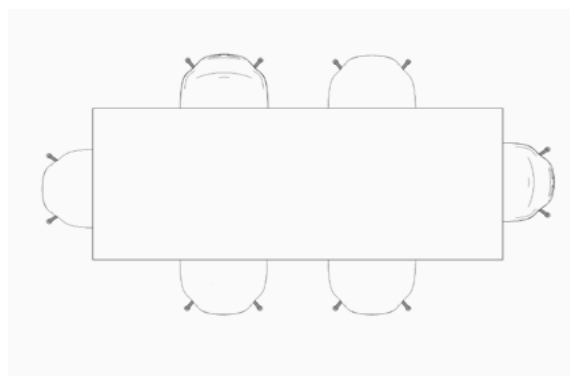

06 Eames Row Umber

11 pebble

01 Eames Parchment

07 Eames Ochre Light

08 Eames Ochre Dark

Dining

- EAMES FIBERGLASS SIDE CHAIR DSX
black coated base, Eames Raw Umber shell
- EAMES FIBERGLASS SIDE CHAIR DSX
black coated base, Eames Ochre Light shell
- EAMES FIBERGLASS SIDE CHAIR DSX
black coated base, Eames Ochre Dark shell
- EAMES FIBERGLASS SIDE CHAIR DSX
black coated base, Eames Parchment
- EAMES PLASTIC SIDE CHAIR DSX
black coated base, pebble