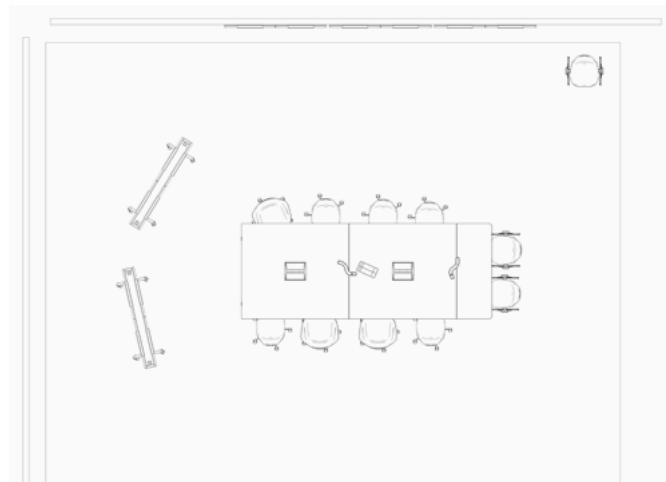

41 pale rose

Project Space

- EAMES PLASTIC SIDE CHAIR PSCC
chrome 5 star base, poppy red shell
- EAMES PLASTIC SIDE CHAIR PSCC
chrome 5 star base, pale rose shell
- EAMES PLASTIC SIDE CHAIR PSCC
chrome 5 star base, mustard shell
- EAMES PLASTIC SIDE CHAIR PSCC
chrome 5 star base, sunlight shell
- EAMES PLASTIC ARMCHAIR PSCC
chrome 5 star base, rust orange shell
- EAMES PLASTIC ARMCHAIR PACC
chrome 5 star base, ice blue shell
- EAMES PLASTIC ARMCHAIR PACC
chrome 5 star base, granite grey shell
- EAMES PLASTIC ARMCHAIR PACC
chrome 5 star base, green shell
- EAMES PLASTIC SIDE CHAIR DSS
chrome base, sea blue shell
- EAMES PLASTIC SIDE CHAIR DSS
chrome base, pebble shell
- EAMES PLASTIC SIDE CHAIR DSS
chrome base, sunlight shell
- EAMES PLASTIC SIDE CHAIR DSS
chrome base, rust orange shell
- EAMES PLASTIC SIDE CHAIR DSS
chrome base, pale rose shell
- EAMES PLASTIC SIDE CHAIR DSS
chrome base, green shell