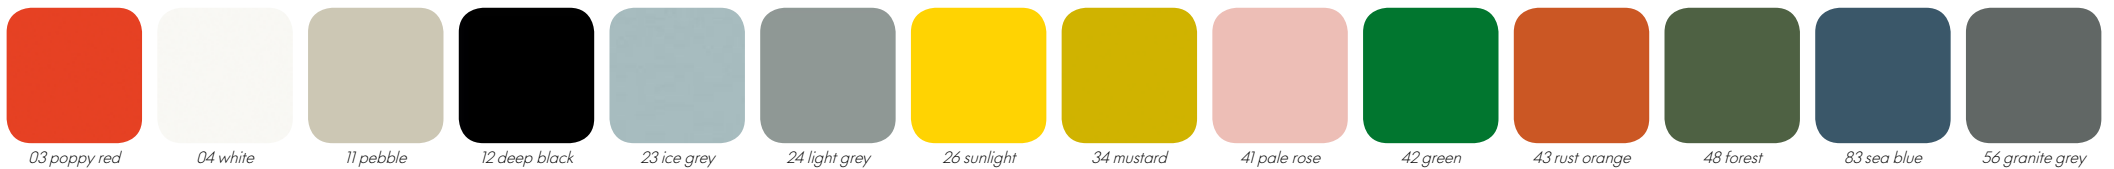

THE CHAIR OF A CENTURY

Sketchbook

vitra.

Fiberglass colours

Plastic colours

Sketchbook Overview

Office

Home Office