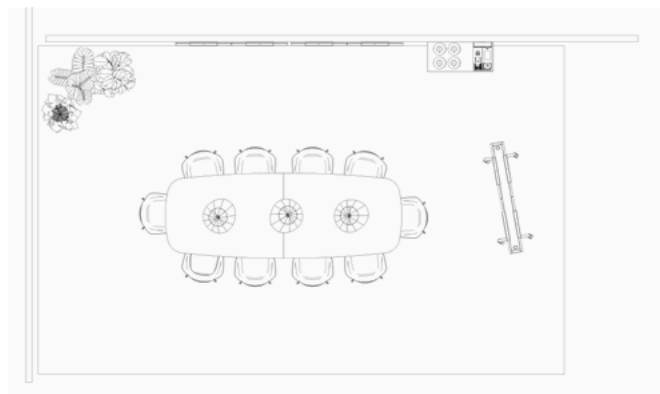

Meeting Space

04 white

11 pebble

56 granite grey

Meeting Space

- EAMES PLASTIC SIDE CHAIR DAL
chrome La Fonda base, white shell
- EAMES PLASTIC SIDE CHAIR DAL
chrome La Fonda base, pebble shell
- EAMES PLASTIC SIDE CHAIR DAL
chrome La Fonda base, granite grey shell