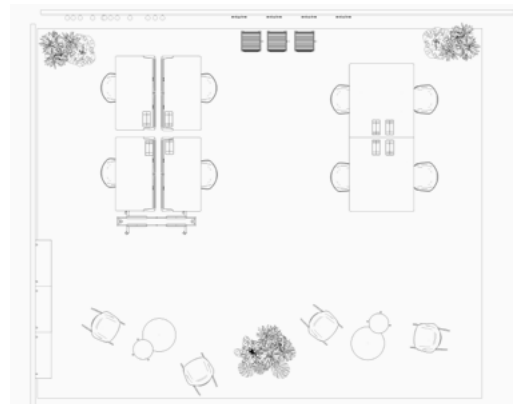

- EAMES PLASTIC ARMCHAIR DAW
  golden maple base, pebble shell, Hopsak warm grey ivory full upholstery
- EAMES PLASTIC ARMCHAIR RAR
  chrome base, maple rockers, sunlight shell
- EAMES PLASTIC ARMCHAIR DAW
  golden maple base, sunlight shell, Hopsak yellow ivory full upholstery
- EAMES PLASTIC ARMCHAIR RAR
  chrome base, maple rockers, pebble shell
- EAMES PLASTIC ARMCHAIR DAW
  golden maple base, rust orange shell, Hopsak cognac ivory full upholstery
- EAMES PLASTIC ARMCHAIR RAR
  chrome base, maple rockers, rust orange shell
- EAMES PLASTIC ARMCHAIR DAW
  golden maple base, sea blue shell, Hopsak sea blue ivory full upholstery
- EAMES PLASTIC ARMCHAIR DAW
  golden maple base, poppy red shell, Hopsak red poppy red ivory full upholstery
- EAMES PLASTIC ARMCHAIR DAW
  golden maple base, ice blue shell, Hopsak ice blue ivory full upholstery
- EAMES PLASTIC ARMCHAIR RAR
  chrome base, maple rockers, sea blue shell