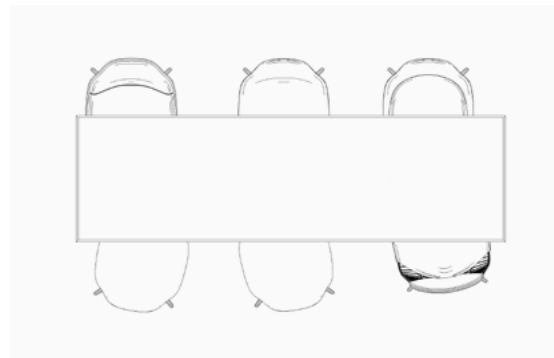

- EAMES FIBERGLASS SIDE CHAIR DSW
dark maple base, Eames Elephant Hide Grey shell

56 granite grey

06 Eames Raw Umber

04 Eames Elephant Hide Grey

12 deep black

Dining

- EAMES PLASTIC SIDE CHAIR DSW
dark maple base, graphite grey shell
- EAMES PLASTIC SIDE CHAIR DSW
dark maple base, deep black shell
- EAMES FIBERGLASS SIDE CHAIR DSW
dark maple base, Eames Raw Umber shell
- EAMES FIBERGLASS SIDE CHAIR DSW
dark maple base, Eames Elephant Hide Grey shell
- EAMES FIBERGLASS SIDE CHAIR DSW
dark maple base, black coated frame, Leather nero upholstery