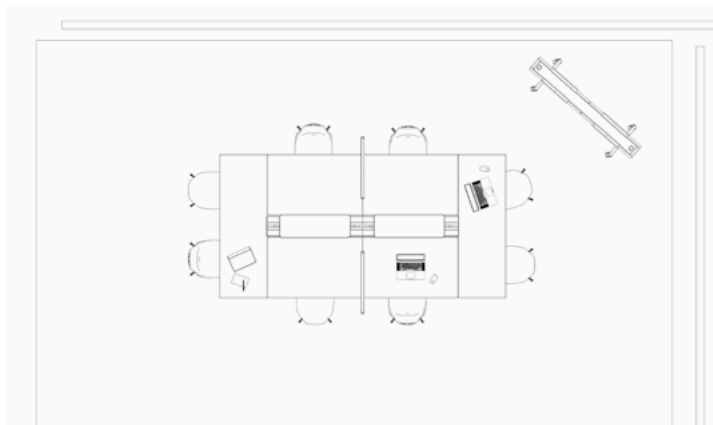

04 Eames Elephant Hide Grey

12 deep black

Open Workspace

- EAMES PLASTIC SIDE CHAIR
chrome base, granite grey shell
- EAMES PLASTIC SIDE CHAIR
chrome base, pebble shell
- EAMES PLASTIC SIDE CHAIR
chrome base, light grey shell
- EAMES PLASTIC SIDE CHAIR
chrome base, deep black shell
- EAMES FIBERGLASS SIDE CHAIR
chrome base, Eames Parchment shell
- EAMES FIBERGLASS SIDE CHAIR
chrome base, Eames Sea Foam Green shell
- EAMES FIBERGLASS SIDE CHAIR
chrome base, Eames Raw Umber shell
- EAMES FIBERGLASS SIDE CHAIR
chrome base, Eames Elephant Hide Grey shell