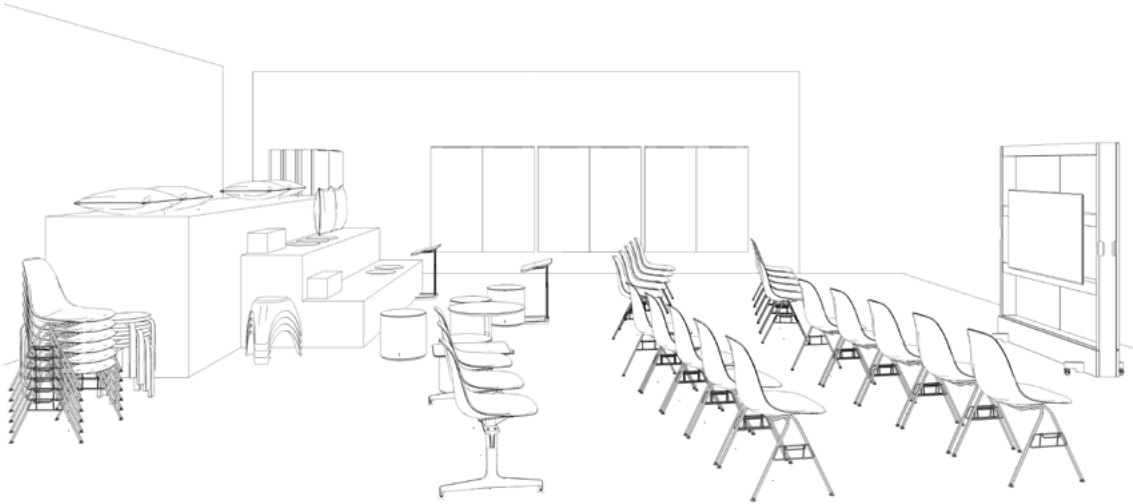

- EAMES PLASTIC SIDE CHAIR DSS-N
chrome base, pebble shell
- EAMES PLASTIC SIDE CHAIR DSS-N
chrome base, light grey shell
- EAMES PLASTIC SIDE CHAIR DSS-N
chrome base, ice grey shell
- EAMES PLASTIC SIDE CHAIR DSS-N
chrome base, sea blue shell
- EAMES PLASTIC SIDE CHAIR DSS-N
chrome base, forest shell
- EAMES PLASTIC SIDE CHAIR DSS-N
chrome base, mustard shell
- EAMES PLASTIC SIDE CHAIR DSS-N
chrome base, rust orange shell
- EAMES PLASTIC SIDE CHAIR TANDEM
ice grey, pebble and forest shells