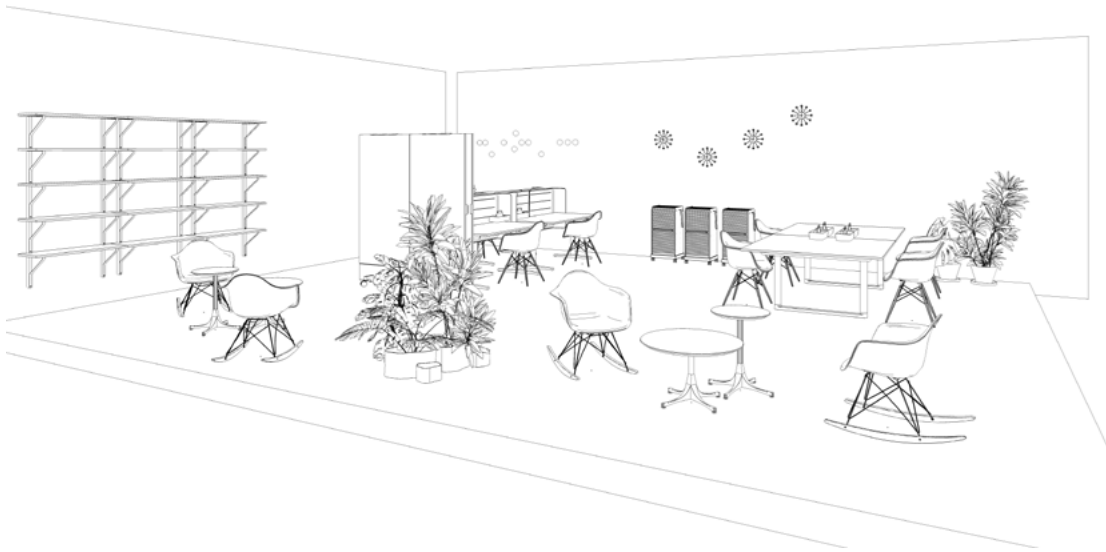

Library

- EAMES PLASTIC ARMCHAIR DAW
  golden maple base, pebble shell, Hopsak warm grey ivory full upholstery
- EAMES PLASTIC ARMCHAIR RAR
  chrome base, maple rockers, sunlight shell
- EAMES PLASTIC ARMCHAIR DAW
  golden maple base, sunlight shell, Hopsak yellow ivory full upholstery
- EAMES PLASTIC ARMCHAIR RAR
  chrome base, maple rockers, pebble shell
- EAMES PLASTIC ARMCHAIR DAW
  golden maple base, rust orange shell, Hopsak cognac ivory full upholstery
- EAMES PLASTIC ARMCHAIR RAR
  chrome base, maple rockers, rust orange shell
- EAMES PLASTIC ARMCHAIR DAW
  golden maple base, sea blue shell, Hopsak sea blue ivory full upholstery
- EAMES PLASTIC ARMCHAIR DAW
  golden maple base, poppy red shell, Hopsak red poppy red ivory full upholstery
- EAMES PLASTIC ARMCHAIR DAW
  golden maple base, ice blue shell, Hopsak ice blue ivory full upholstery
- EAMES PLASTIC ARMCHAIR RAR
  chrome base, maple rockers, sea blue shell