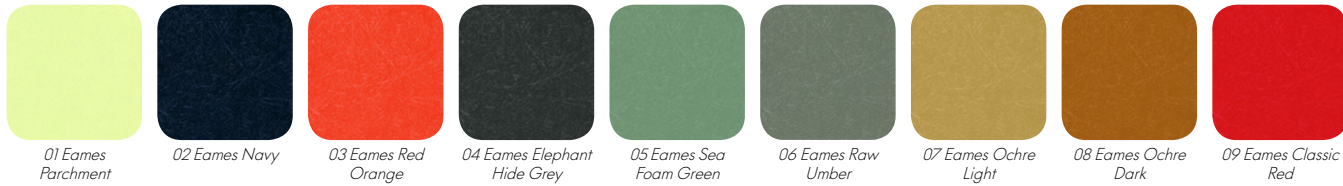

THE CHAIR OF A CENTURY

Sketchbook

vitra.

Fiberglass colours

Plastic colours

Sketchbook Overview

Office

Home Office

56 granite grey

23 ice grey

83 sea blue

42 green

34 mustard

26 sunlight

43 rust orange

03 poppy red