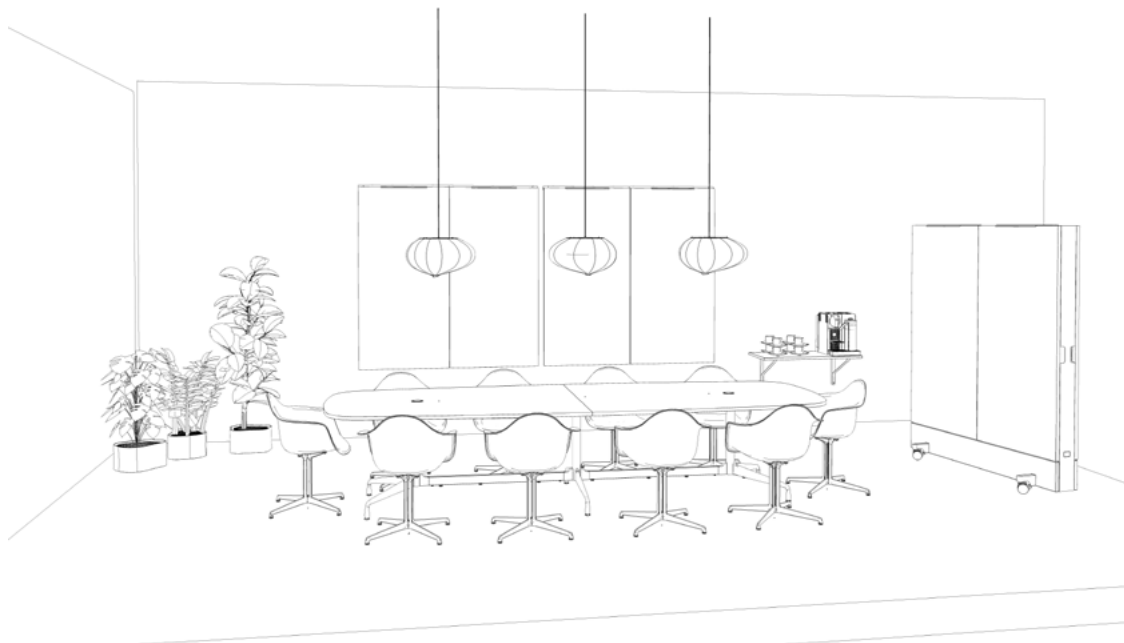

Meeting Space

04 white

11 pebble

56 granite grey

Meeting Space

- EAMES PLASTIC SIDE CHAIR DAL
chrome La Fonda base, white shell
- EAMES PLASTIC SIDE CHAIR DAL
chrome La Fonda base, pebble shell
- EAMES PLASTIC SIDE CHAIR DAL
chrome La Fonda base, granite grey shell