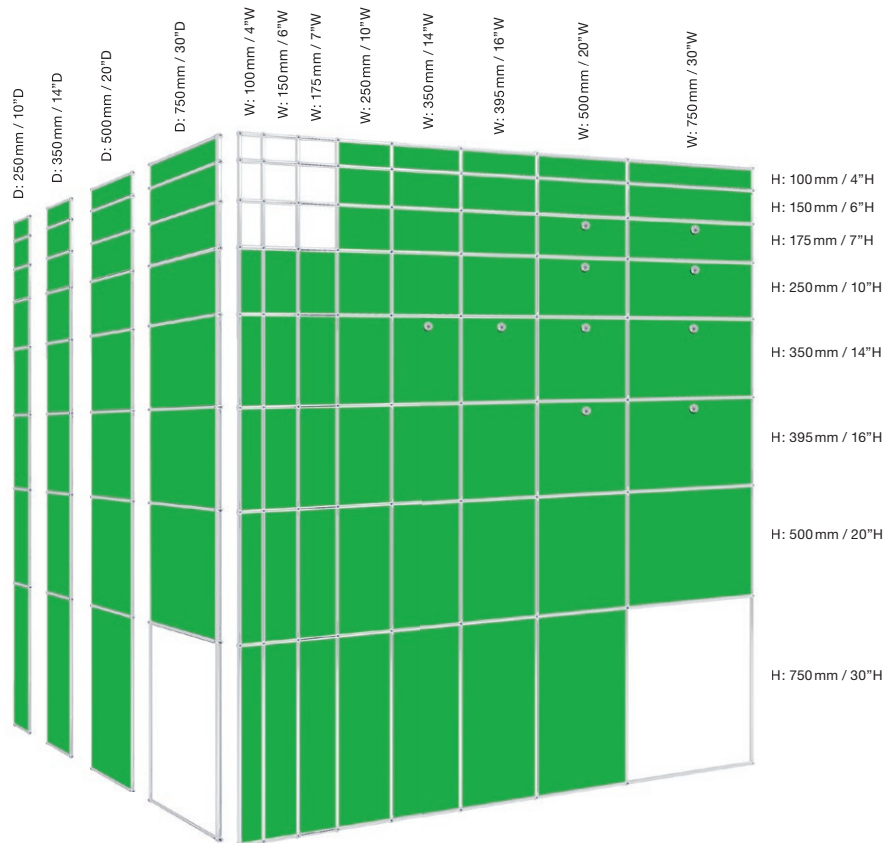

USM Haller

The USM Haller system provides a wide variety of elements in standard sizes. Widths, depths and heights are indicated below. All measurements refer to the distance between axes.

Start configuring your individual piece of USM now!
www.usm.com