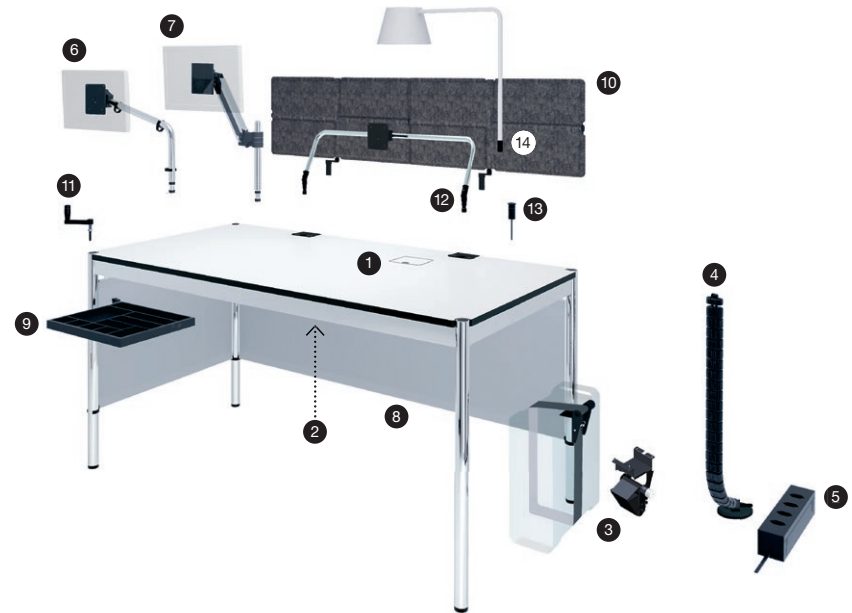

Occasional table

USM Haller occasional table, square

H: 370	15"H
L: 3000 / D: 1000	120"W/39"D
L: 3000 / D: 750	120"W/30"D
L: 2500 / D: 1000	98"W/39"D
L: 2500 / D: 750	98"W/30"D
L: 2250 / D: 1000	89"W/39"D
L: 2250 / D: 750	89"W/30"D
L: 2000 / D: 1000	79"W/39"D
L: 2000 / D: 750	79"W/30"D
L: 1750 / D: 1000	69"W/39"D
L: 1750 / D: 750	69"W/30"D
L: 1500 / D: 1000	59"W/39"D
L: 1500 / D: 750	59"W/30"D
L: 1250 / D: 750	49"W/30"D
L: 1000 / D: 1000	39"W/39"D
L: 750 / D: 750	30"W/30"D

Accessories

for all USM Haller Tables

for USM Haller Plus / Advanced

- | | |
|------------------------------------|----------------------------|
| 1 Grommet hatch for network access | 12 Flat screen support bar |
| 2 Cable management / Cable duct | 13 USB adapter |
| 3 CPU holder | 14 Lamp peg |
| 4 Link chain | |
| 5 Power strip | |
| 6 Flat screen support arm | |
| 7 Flat screen pivot arm | |
| 8 Front and side panel | |
| 9 Material tray | |
| 10 USM Privacy Panels | |
| 11 Height adjustment | |