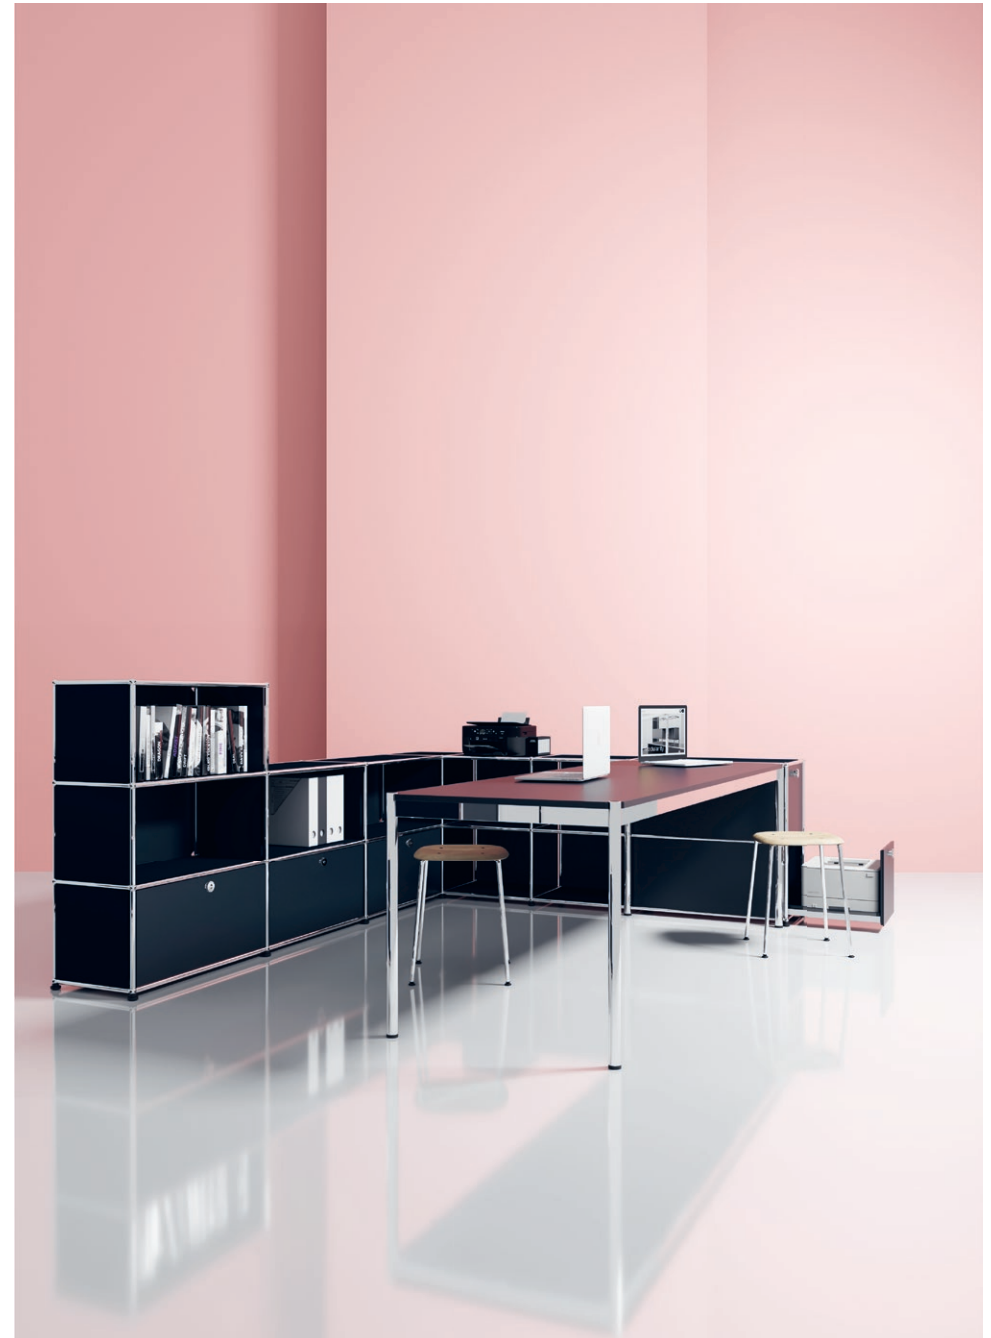

Haller Table
W/D/H: 1250/750/740 mm
49"W/30"D/29"H

Home office
12

Unit
W/D/H: 3036/636/2640 mm
120"W/25"D/104"H

Home office
13

Unit
W/D/H: 1786/386/2090 mm
70"W/15"D/82"H

Haller Table
W/D/H: 1750/750/740 mm
69"W/30"D/29"H