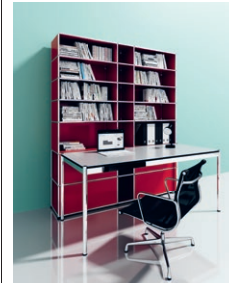

Solutions for your home office

01

02

03

04

05

06

07

08

09

10

11

12

13

14

15

16

USM Haller
Dimensions
— p. 20
Accessories
— p. 21

USM Haller Table
Dimensions
— p. 22
Accessories
— p. 23

Colors & surfaces
— p. 24