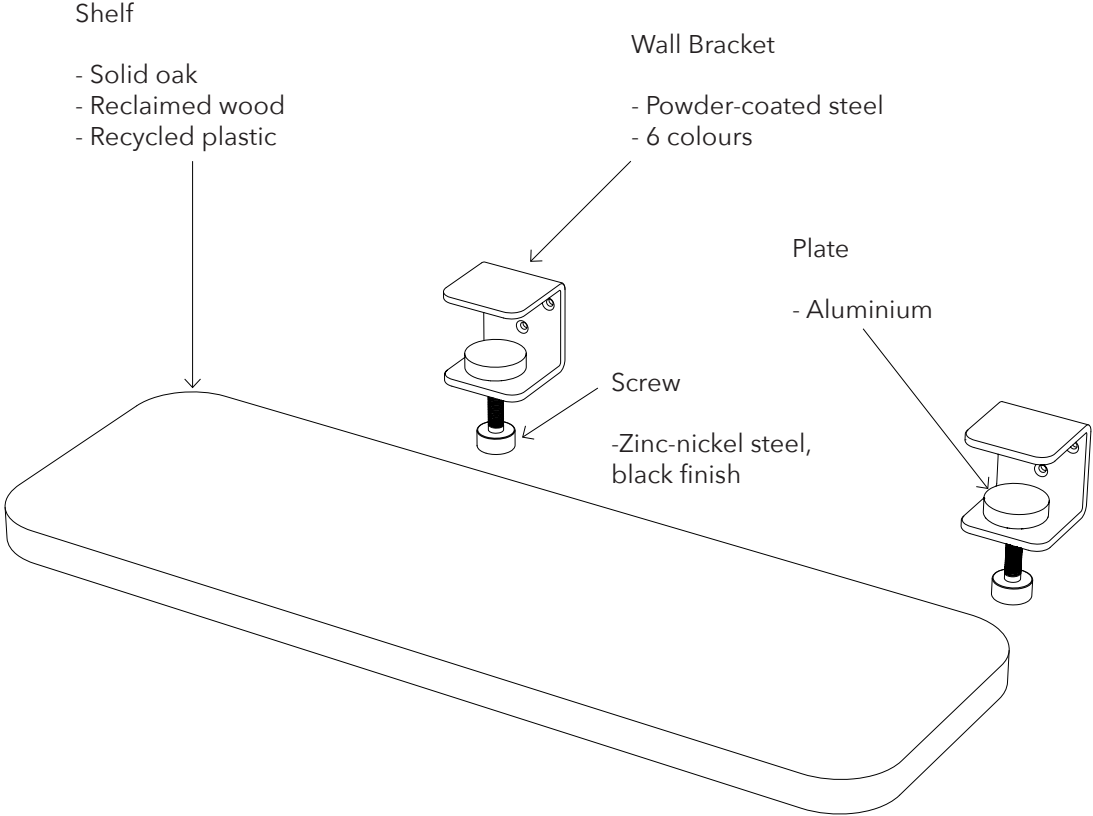

# TIPTOE

Technical manual

WALL SHELVES

# WALL SHELF

---

# WALL SHELF - 2018

---

Add flair to your interior with the TIPTOE solid oak wall shelf. Practical and quick to install, the solid oak wall shelf combined with TIPTOE wall BRACKETS will become a real decorative asset in your home. It is available in a range of sizes for even greater versatility and creativity.