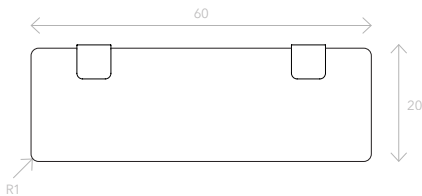

Wall shelf  
45x20x2,5cm

Wall shelf  
60x20x2,5cm

Wall shelf  
90x20x2,5cm

Wall shelf  
120x20x2,5cm

Wall shelf  
150x20x2,5cm

# WALL SHELF - VENEZIA RECYCLED PLASTIC

|   | <br>RAL 9010<br>CLOUDY WHITE | <br>RAL 9011<br>GRAPHITE BLACK | <br>RAL 5011<br>MINERAL BLUE | <br>RAL 6003<br>ROSEMARY GREEN | <br>RAL 7033<br>EUCALYPTUS GREY | <br>DARK STEEL | Bracket |
|---|---|---|---|---|--|---|---------|
| Shelf<br><br>RECYCLED<br>PLASTIC | •   | •   | •   | •   | •  | •   |         |

Bedside table wall shelf  
32x27x2,5cm

Wall shelf  
45x20x2,5cm

Wall shelf  
60x20x2,5cm

Wall shelf  
90x20x2,5cm

Wall shelf  
120x20x2,5cm

Wall shelf  
150x20x2,5cm