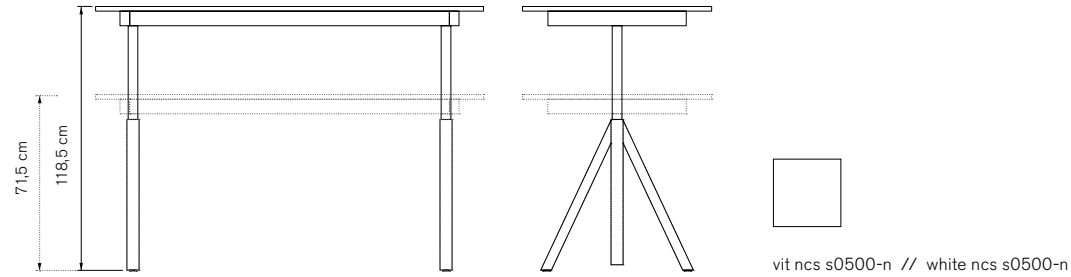

string® works

string® works is a range of furniture for a flexible, ergonomic and contemporary work environment. with the desks, storage units, cabinets and shelves it is possible to furnish free-standing. string® works can of course be used together with string® system.

hög- och sänkbart skrivbord /elektriskt // height-adjustable work desk / electrical // 昇降式ワークデスク