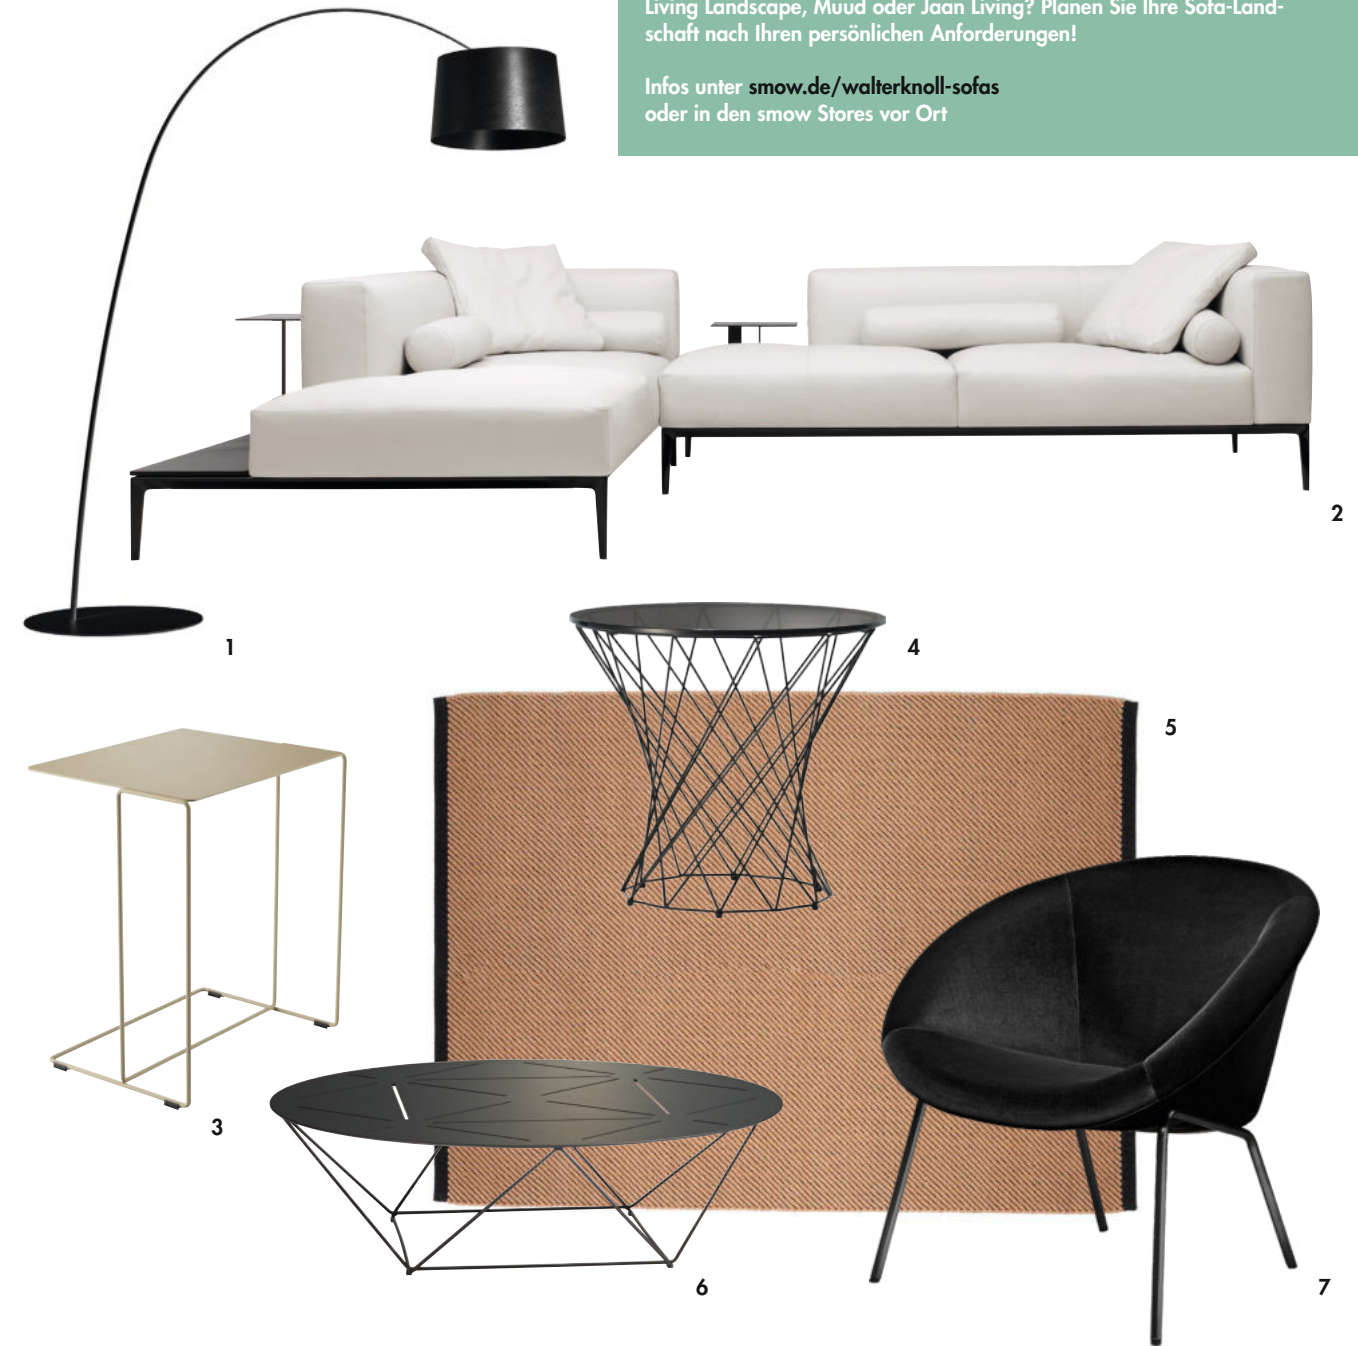

INDIVIDUELLE SOFA-PLANUNG MIT WALTER KNOLL

Living Landscape, Muud oder Jaan Living? Planen Sie Ihre Sofa-Landschaft nach Ihren persönlichen Anforderungen!

Infos unter smow.de/walterknoll-sofas oder in den smow Stores vor Ort