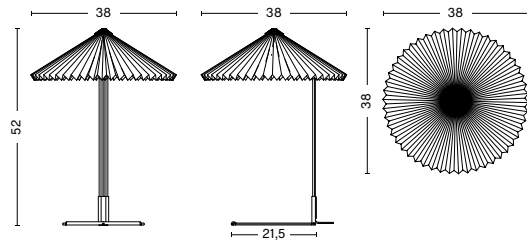

MATIN TABLE LAMP

PRODUCT FACT SHEET

HAY

MATIN TABLE LAMP

DESIGN BY INGA SEMPÉ, 2018

The Matin Table Lamp offers a contemporary yet poetic design, with a construction that combines visual delicacy with physical robustness. It consists of a steel wire bent frame finished in polished brass with matte black hardware and is paired with a pleated cotton shade in a variety of vibrant colours. The light source is an integrated LED, offering a diffused downlight which is accompanied by a digital in-line dimmer control to adjust the output of light if required.

DIMENSIONS

MATIN TABLE LAMP 300
WIDTH 30 CM
DEPTH 30 CM
HEIGHT 38 CM

MATIN TABLE LAMP 380
WIDTH 38 CM
DEPTH 38 CM
HEIGHT 52 CM

MATERIALS

SHADE

Cotton fabric laminated with a PVC sheet. Black top screw in injection moulded ABS.