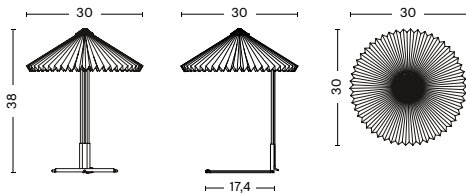

MATIN TABLE LAMP

PRODUCT FACT SHEET

HAY

MATIN TABLE LAMP

DESIGN BY INGA SEMPÉ, 2018

The Matin Table Lamp offers a contemporary yet poetic design, with a construction that combines visual delicacy with physical robustness. It consists of a steel wire bent frame finished in polished brass with matte black hardware and is paired with a pleated cotton shade in a variety of vibrant colours. The light source is an integrated LED, offering a diffused downlight which is accompanied by a digital in-line dimmer control to adjust the output of light if required.

DIMENSIONS

MATIN TABLE LAMP 300
WIDTH 30 CM
DEPTH 30 CM
HEIGHT 38 CM

MATIN TABLE LAMP 380
WIDTH 38 CM
DEPTH 38 CM
HEIGHT 52 CM

MATERIALS

SHADE

Cotton fabric laminated with a PVC sheet. Black top screw in injection moulded ABS.