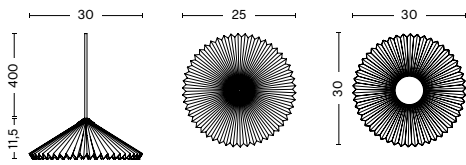

## MATIN PENDANT

DESIGN BY INGA SEMPÉ, 2024

The Matin Pendant Lamp comprises a pleated cotton shade combined with a braided fabric cord that can be hung from the ceiling to create a functional and elegant pendant lamp. The shade brings an inviting atmosphere to most rooms in the home and comes in different size and colour options.

### DIMENSIONS

MATIN PENDANT 300  
DIAMETER 30 CM  
HEIGHT 11,5 CM

MATIN PENDANT 380  
DIAMETER 38 CM  
HEIGHT 14 CM

MATIN PENDANT 500  
DIAMETER 50 CM  
HEIGHT 18 CM