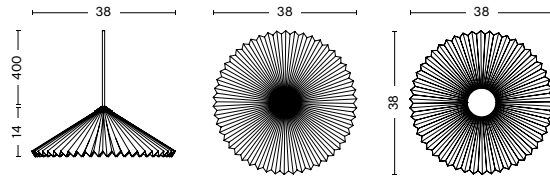

## MATIN PENDANT

DESIGN BY INGA SEMPÉ, 2024

The Matin Pendant Lamp comprises a pleated cotton shade combined with a braided fabric cord that can be hung from the ceiling to create a functional and elegant pendant lamp. The shade brings an inviting atmosphere to most rooms in the home and comes in different size and colour options.

### DIMENSIONS

MATIN PENDANT 300  
DIAMETER 30 CM  
HEIGHT 11,5 CM

MATIN PENDANT 380  
DIAMETER 38 CM  
HEIGHT 14 CM

MATIN PENDANT 500  
DIAMETER 50 CM  
HEIGHT 18 CM