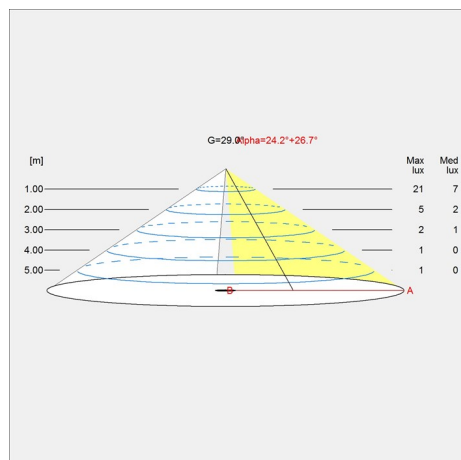

Design

Verner Panton

Poids

Min.: 0.4 kg Max.: 0.4 kg

Finition

Black, Coral, Grey opal acryl, Orange, Pale blue, Pale blue opal acryl, Pale rose, Pale rose opal acryl, White, White opal acryl

Diagrammes de répartition de la lumière

Cartesian