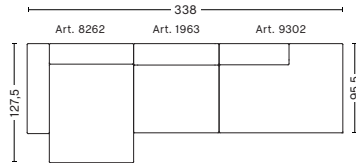

- MAGS SOFA, COMBINATIONS / 3 SEATER -

**3 SEATER COMB. 5
LEFT ARMREST**

W338 x D95,5/127,5 x H40/67 cm