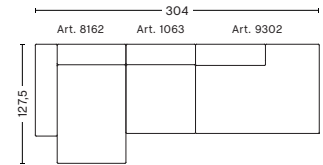

Please see our Fabric Overview for approved standard fabrics.

[LINK TO OVERVIEW](#)

**HAY**

- MAGS SOFA, COMBINATIONS / 3 SEATER -

**3 SEATER COMB. 1**

W268,5 x D95,5 x H40/67 cm

**3 SEATER COMB. 3  
LEFT ARMREST**