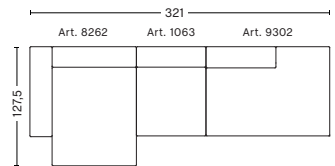

**3 SEATER COMB. 4
LEFT ARMREST**

W321 x D95,5/127,5 x H40/67 cm