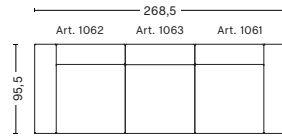

- MAGS SOFA, COMBINATIONS / 3 SEATER -

3 SEATER COMB. 1

W268,5 x D95,5 x H40/67 cm