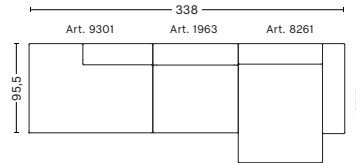

Please see our Fabric Overview for approved standard fabrics.

[LINK TO OVERVIEW](#)

**HAY**

- MAGS SOFA, COMBINATIONS / 3 SEATER -

**3 SEATER COMB. 5  
LEFT ARMREST**

W338 x D95,5/127,5 x H40/67 cm

**3 SEATER COMB. 5  
RIGHT ARMREST**