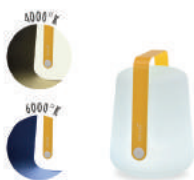

0.15 KG

3611 - LAMP H.25 CM

DESIGN TRISTAN LOHNER

Handle aluminium
 Diffuser polyethylene
 Lighting intensity : 2 neutral whites (100 & 50%) + 1 cool white (100%) + OFF
 Technology LED - 0.5 W | Min. Battery life : 7 h - Max. : 14 h
 T° colour : 1 neutral white (4000 K) and 1 cool white (6000 K)
 Rechargeable (5h) - Charger : USB - Cable (supplied) 2 m
 Luminous flux : 40 lm
 IP44 (ingress protection) | IK10 (impact resistance) | CE | FCC |
 361000 - H.25 CM SET (6 colours)
 36111 - H.25 CM SET (6 monochrome)
 Powered by Smart & Green

- | | | | |
|--------|---------------|--------|----------------|
| 361173 | ● Honey | 361114 | ● Nutmeg |
| 361146 | ● Lagoon Blue | 361129 | ● Verbena |
| 361126 | ● Storm Grey | 361193 | ● Pink praline |

0.48 KG

3621 - LAMP H.38 CM

DESIGN TRISTAN LOHNER

Handle aluminium
 Diffuser polyethylene
 Lighting intensity : 2 neutral whites (100 & 50%) + 2 cool whites (100% & 50%) + OFF
 Technology LED - 2.5 W | Min. Battery life : 9 h - Max. : 16 h
 T° colour : 1 neutral white (4000 K) and 1 cool white (6000 K)
 Rechargeable (4h) - Charger : USB - Cable (supplied) 2 m
 Luminous flux : 150 lm
 IP44 (ingress protection) | IK10 (impact resistance) | CE | FCC |
 362000 - H.38 CM SET (6 colours)
 36211 - H.38 CM SET (6 monochrome)
 Powered by Smart & Green