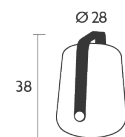

BALAD

3602 - SET OF 3 LAMPS H.12 CM

DESIGN TRISTAN LOHNER

Handle aluminium
Diffuser polyethylene
Lighting intensity : 1 neutral white (100%) + 1 cool white (100%)
+ 1 candle-style flickering mode + OFF
Technology LED - 0.3 W | Min. Battery life : 10 h - Max. : 14 h
T° colour : 1 candle-style warm white (2300 K), 1 neutral white (4000 K) and 1 cool white (6000 K)
Rechargeable (3.30h) - Charger : USB-C - Cable (supplied) 2 m
Luminous flux : 20 lm
IP44 (ingress protection) | IK10 (impact resistance) | CE | FCC
Powered by Smart & Green

360273	● Honey	360214	● Nutmeg
360246	● Lagoon Blue	360293	● Pink praline
360226	● Storm Grey	360229	● Verbena

0.15 KG

3611 - LAMP H.25 CM

DESIGN TRISTAN LOHNER

Handle aluminium
Diffuser polyethylene
Lighting intensity : 2 neutral whites (100 & 50%) + 1 cool white (100%) + OFF
Technology LED - 0.5 W | Min. Battery life : 7 h - Max. : 14 h
T° colour : 1 neutral white (4000 K) and 1 cool white (6000 K)
Rechargeable (5h) - Charger : USB - Cable (supplied) 2 m
Luminous flux : 40 lm
IP44 (ingress protection) | IK10 (impact resistance) | CE | FCC |
361000 - H.25 CM SET (6 colours)
36111 - H.25 CM SET (6 monochrome)
Powered by Smart & Green

361173	● Honey	361114	● Nutmeg
361146	● Lagoon Blue	361129	● Verbena
361126	● Storm Grey	361193	● Pink praline

0.48 KG

3621 - LAMP H.38 CM

DESIGN TRISTAN LOHNER

Handle aluminium
Diffuser polyethylene
Lighting intensity : 2 neutral whites (100 & 50%) + 2 cool whites (100% & 50%) + OFF
Technology LED - 2.5 W | Min. Battery life : 9 h - Max. : 16 h
T° colour : 1 neutral white (4000 K) and 1 cool white (6000 K)
Rechargeable (4h) - Charger : USB - Cable (supplied) 2 m
Luminous flux : 150 lm
IP44 (ingress protection) | IK10 (impact resistance) | CE | FCC |
362000 - H.38 CM SET (6 colours)
36211 - H.38 CM SET (6 monochrome)
Powered by Smart & Green