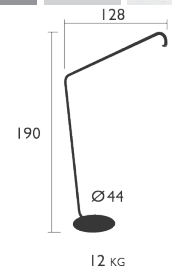

0.48 KG

3621 - LAMP H.38 CM

DESIGN TRISTAN LOHNER

Handle aluminium
 Diffuser polyethylene
 Lighting intensity : 2 neutral whites (100 & 50%) + 2 cool whites (100% & 50%) + OFF
 Technology LED - 2.5 W | Min. Battery life : 9 h - Max. : 16 h
 T° colour : 1 neutral white (4000 K) and 1 cool white (6000 K)
 Rechargeable (4h) - Charger : USB - Cable (supplied) 2 m
 Luminous flux : 150 lm
 IP44 (ingress protection) | IK10 (impact resistance) | CE | FCC |
 362000 - H.38 CM SET (6 colours)
 36211 - H.38 CM SET (6 monochrome)
 Powered by Smart & Green

6.5 KG

3630 - OFFSET STAND

DESIGN TRISTAN LOHNER

Frame steel tube
Steel clip with rubber pad
Recommended for Balad H.38 lamp
Suitable for Balad H.25 lamp
Product enhancement : Enhanced packaging

363073		Honey	363014		Nutmeg
363046		Lagoon Blue	363029		Verbena
363026		Storm Grey	363093		Pink praline